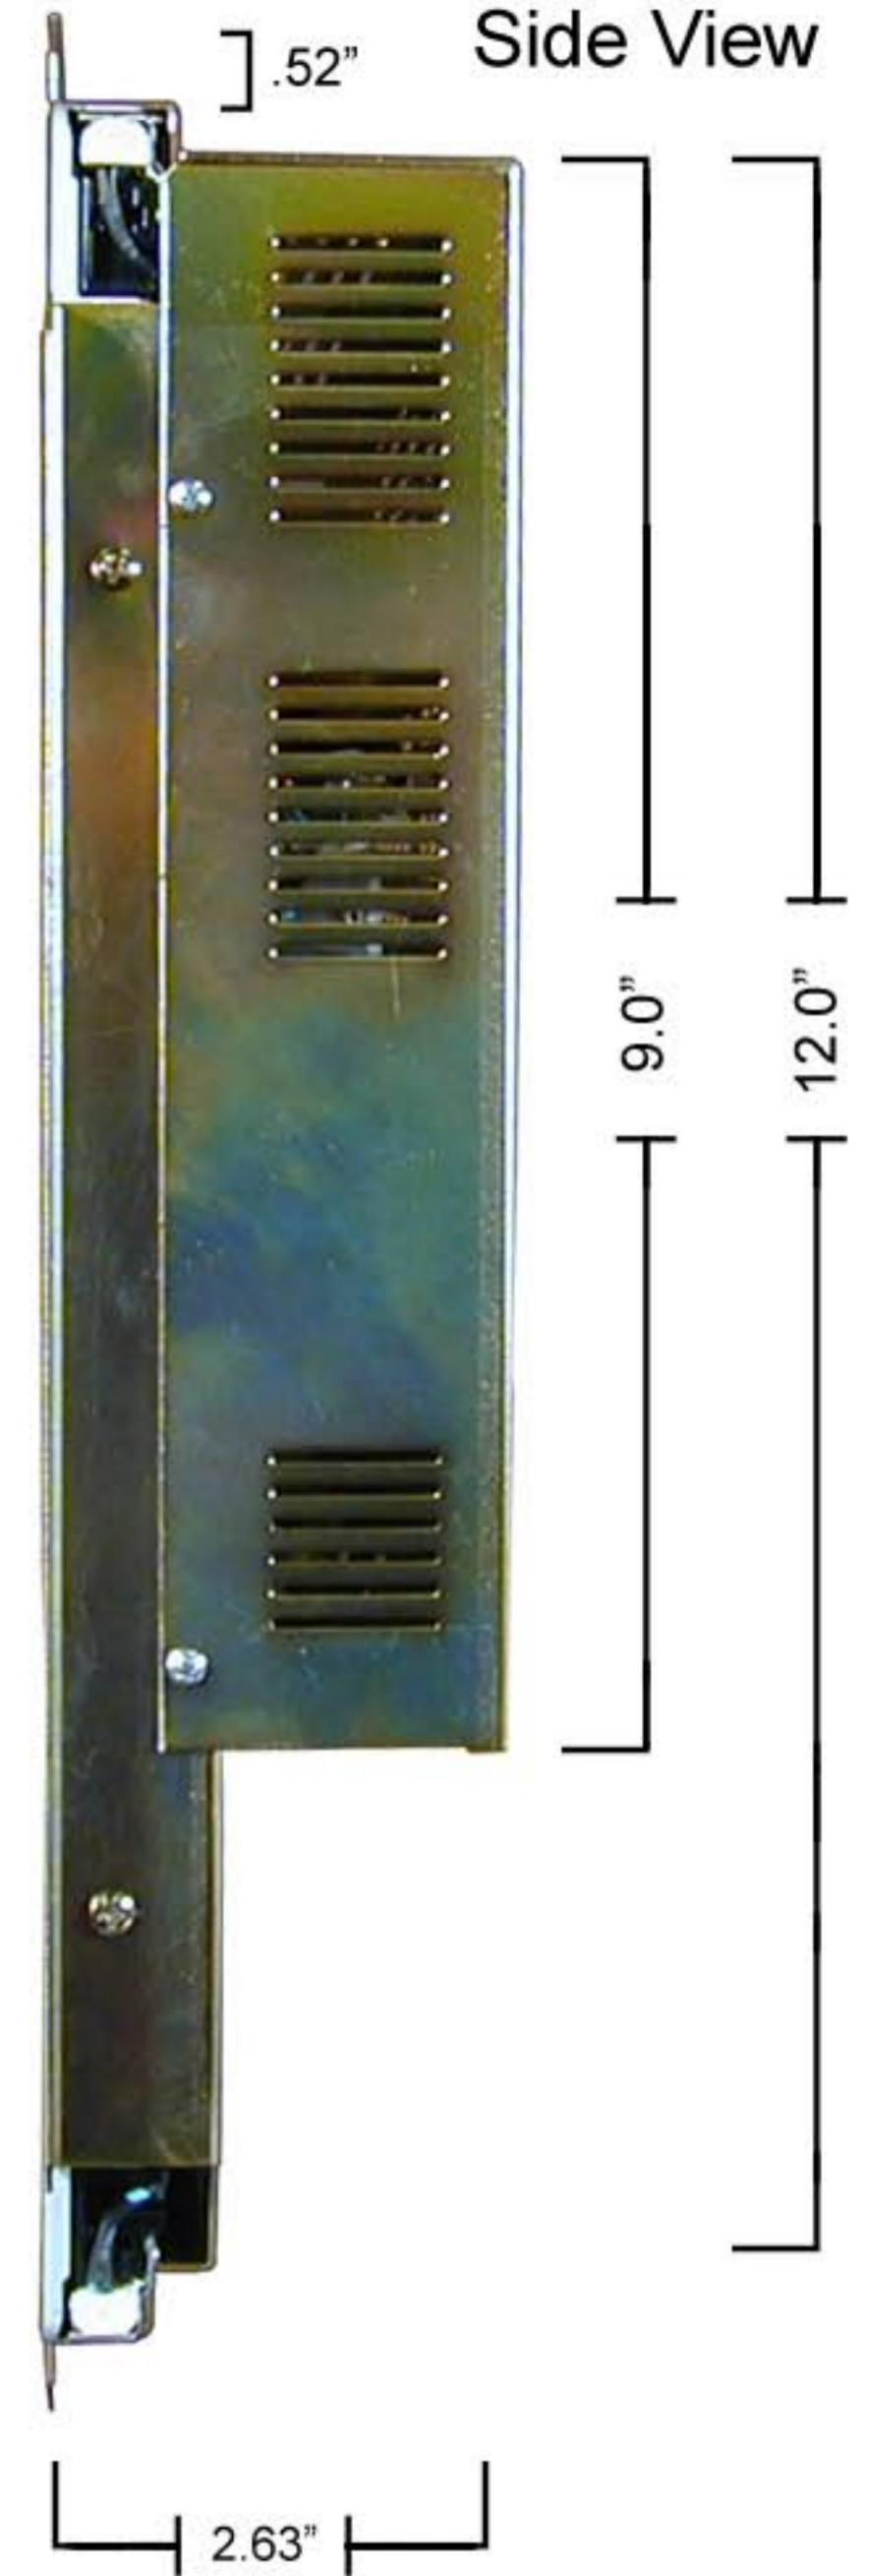

Front View

Note:
Image Area
12.0 x 14.95

Side View

Model: SV-1900P-OEM Dimensions

Model #	SV-1900P-OEM	Page 1 of 1
Scale	Not to Scale	
Date	January 19, 2006	
Drawn by	Andrew Pakula	
Drawing #	DWG-5043-REV-00-SV1900P-OEM	