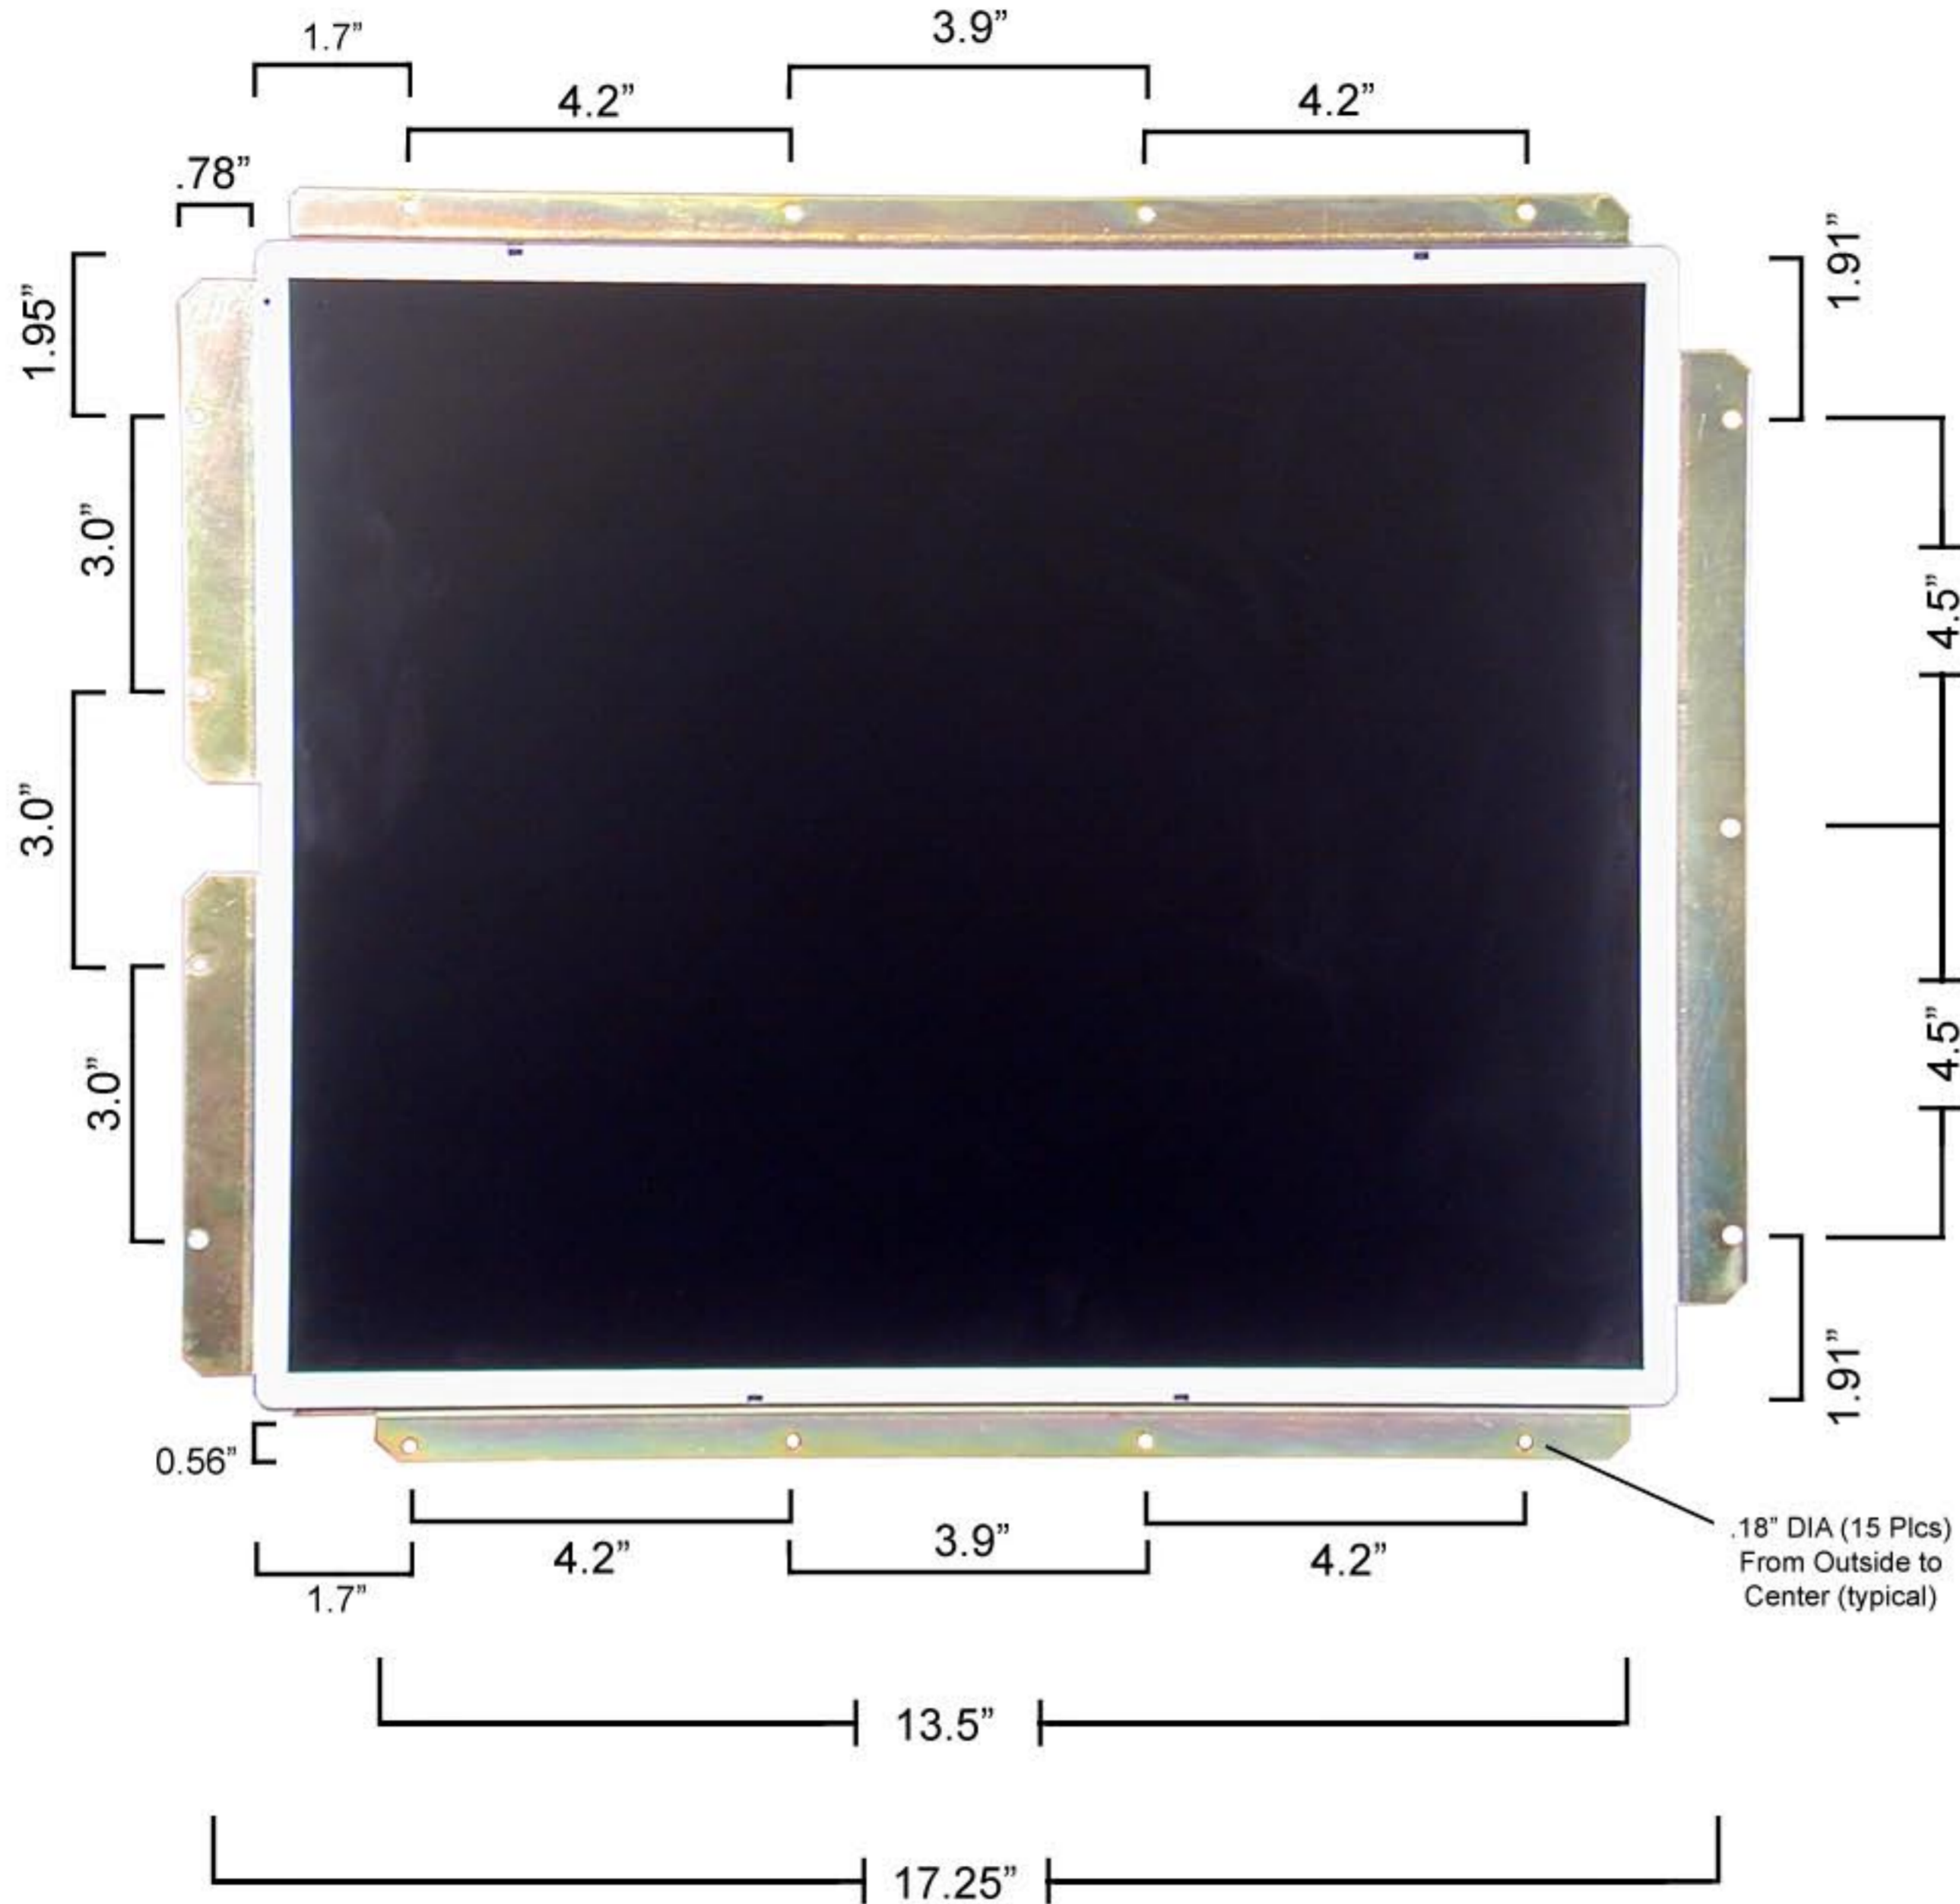

Front View

Note:
Image Area
12.0 x 14.95

Side View

Model: SV-1900P-OEM Dimensions

Model #	SV-1900P-OEM	Page 1 of 1
Scale	Not to Scale	
Date	January 19, 2006	
Drawn by	Andrew Pakula	
Drawing #	DWG-5043-REV-00-SV1900P-OEM	